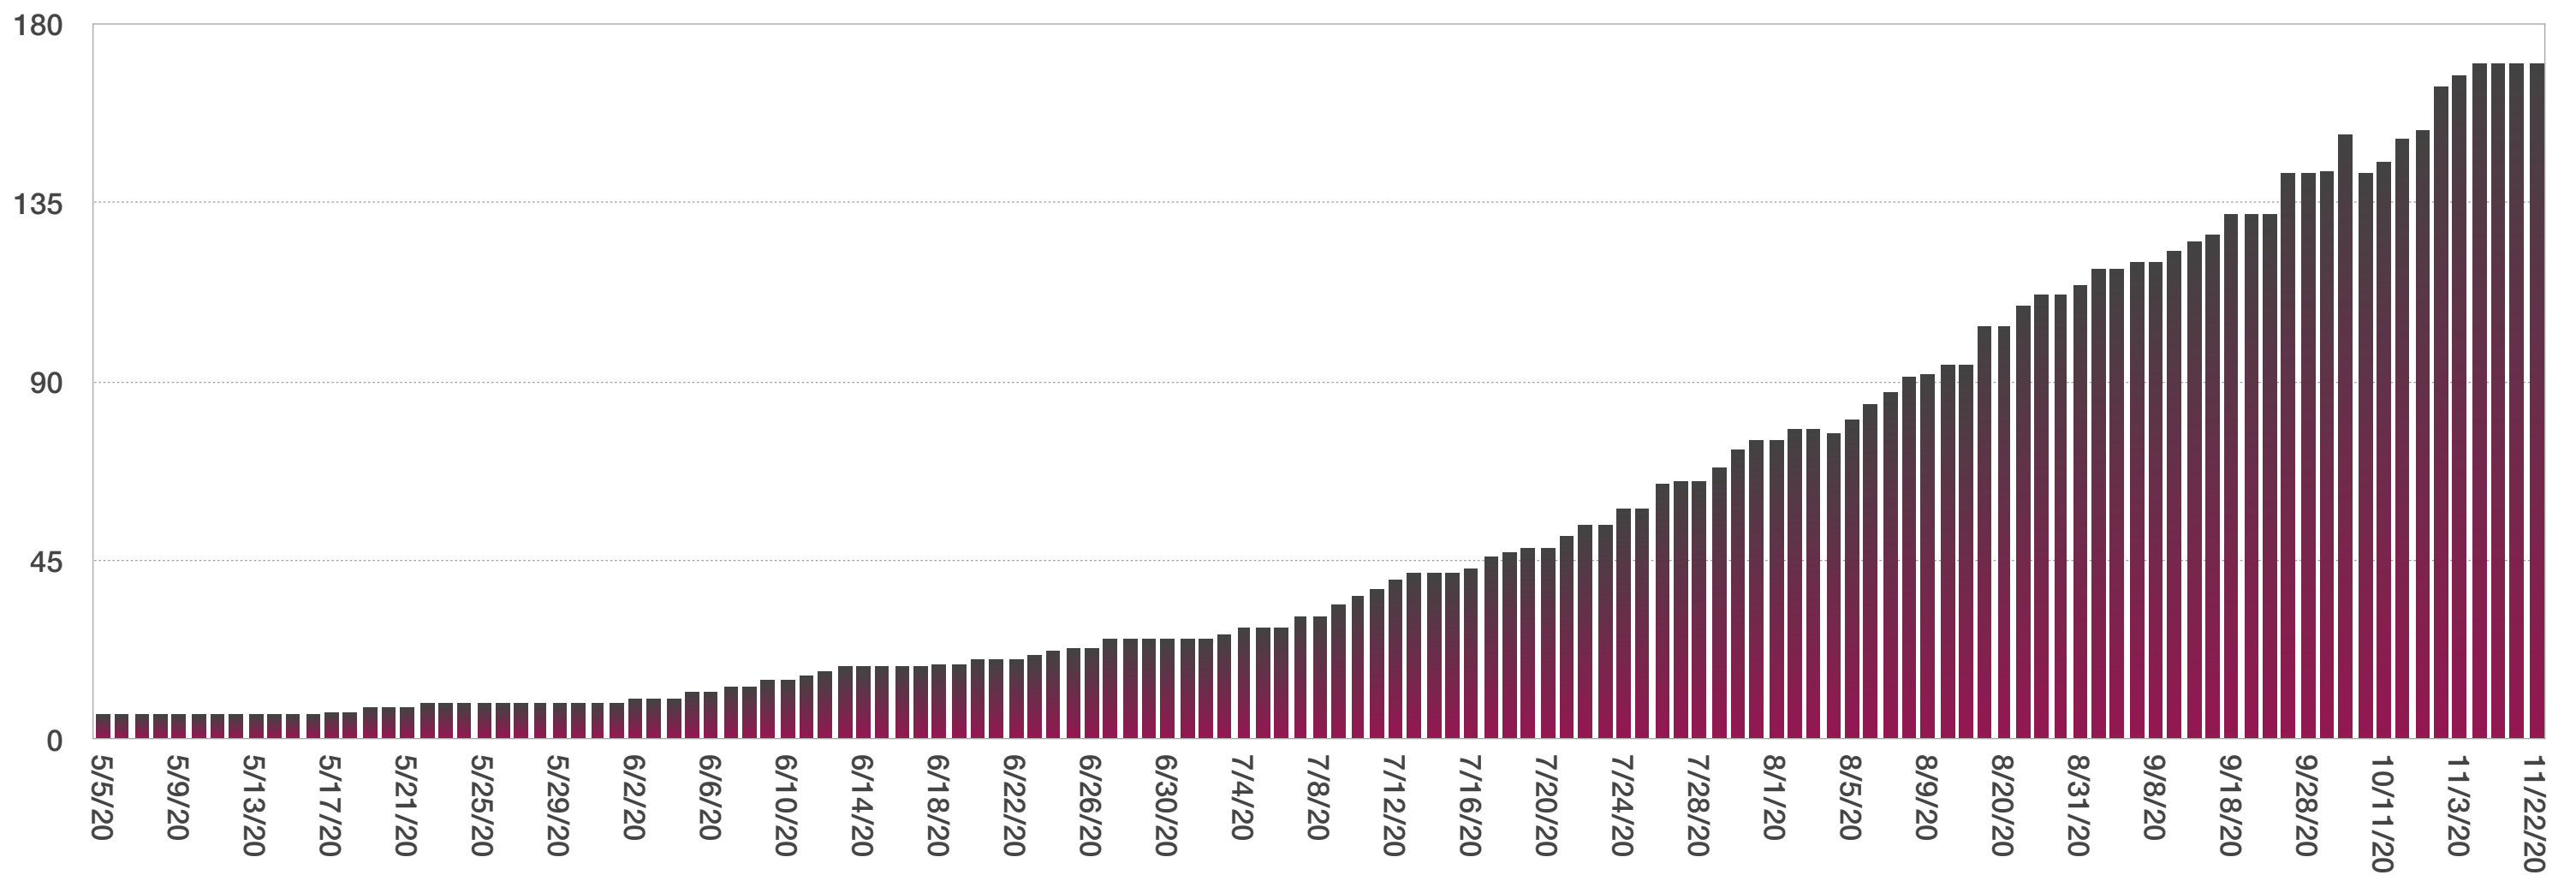

# Covid-19 Cases and Deaths ~ Martin County FL

## Covid19 Cases in Martin County Starting May 5, 2020

## Martin County Deaths Starting May 5, 2020

## Jensen Beach Cases Starting May 15, 2020

ALL THE ABOVE DATA IS RETRIEVED FROM FLORIDA DEPARTMENT OF HEALTH

PERIODIC CASE TOTALS ABOVE STARTING MAY 5TH.