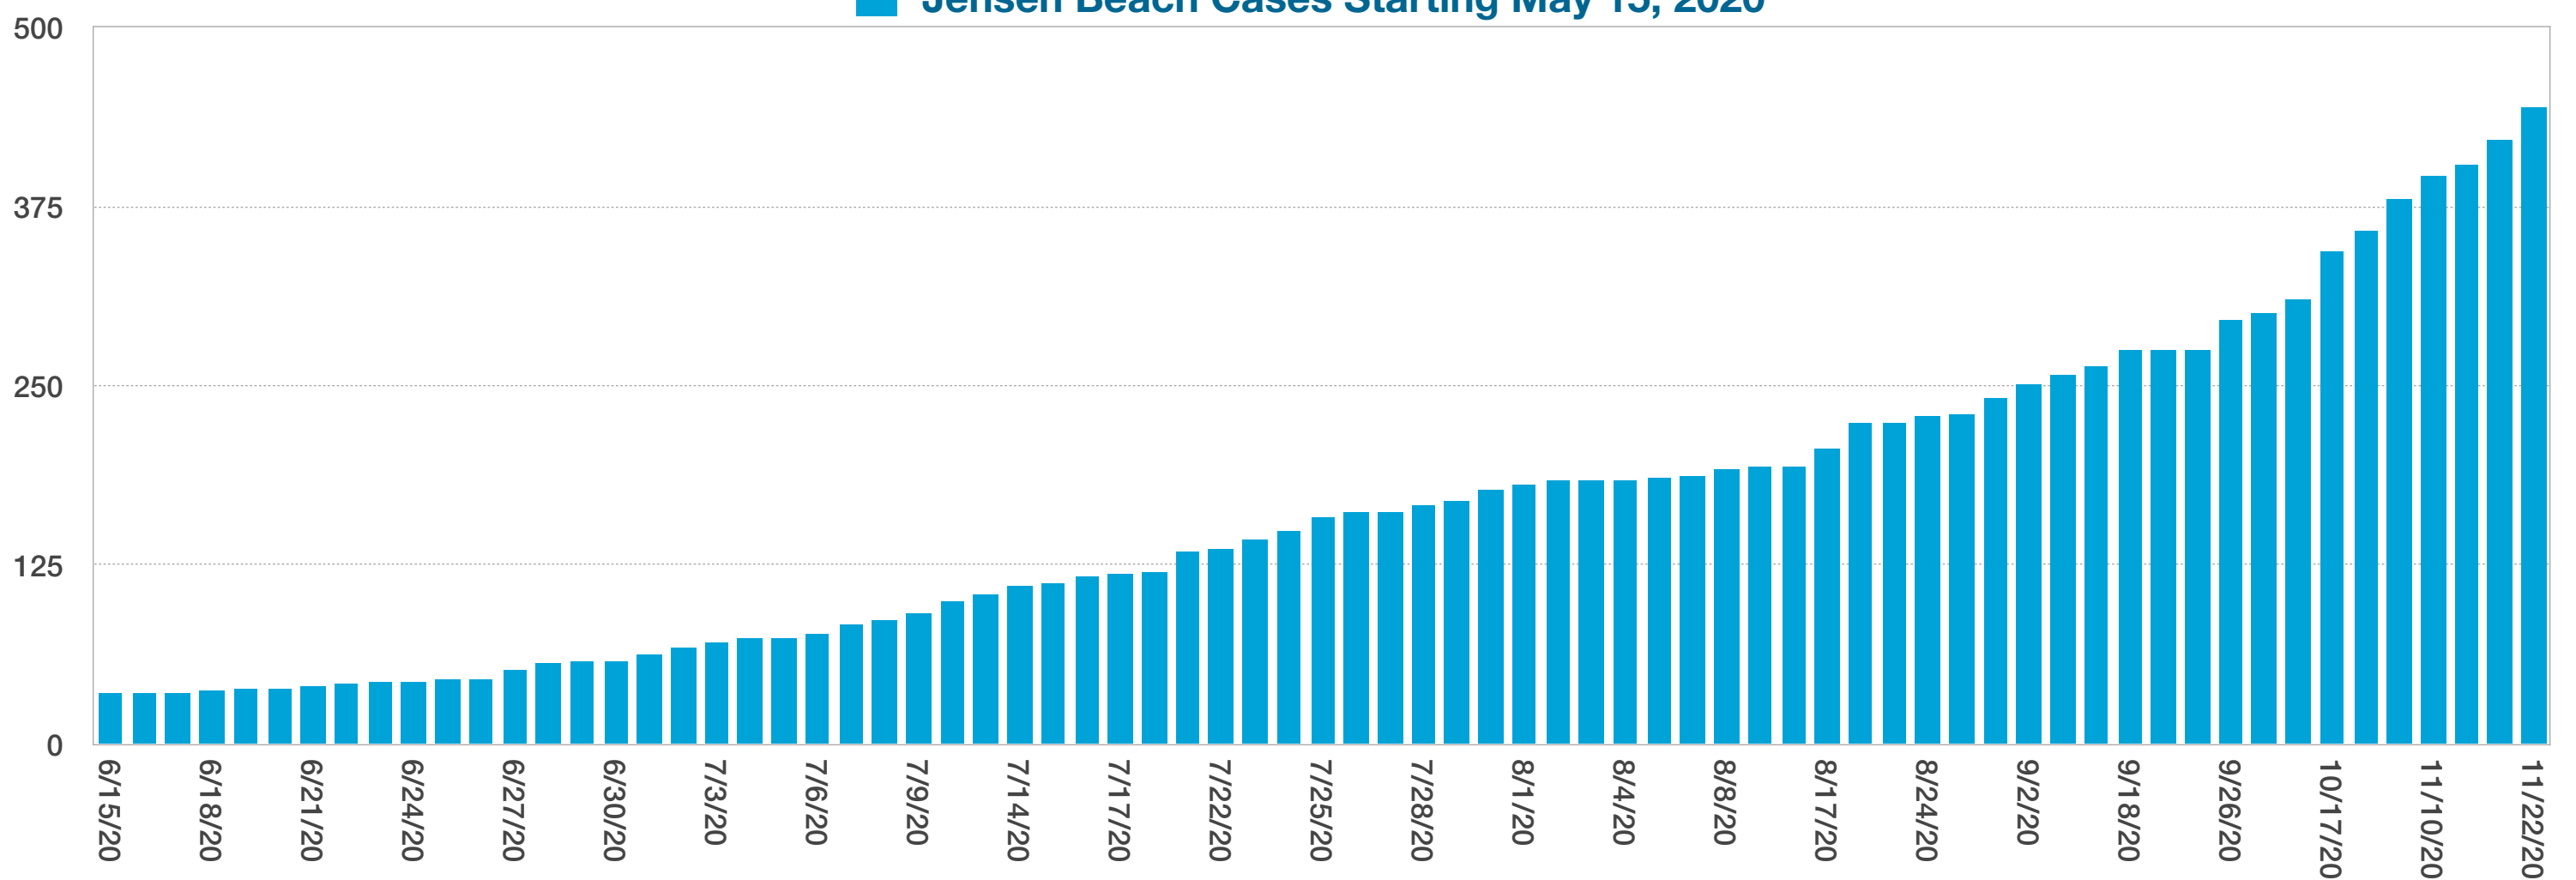

# Covid-19 Cases and Deaths ~ Martin County FL

## Covid19 Cases in Martin County Starting May 5, 2020

## Martin County Deaths Starting May 5, 2020

## Jensen Beach Cases Starting May 15, 2020

ALL THE ABOVE DATA IS RETRIEVED FROM FLORIDA DEPARTMENT OF HEALTH

PERIODIC CASE TOTALS ABOVE STARTING MAY 5TH.