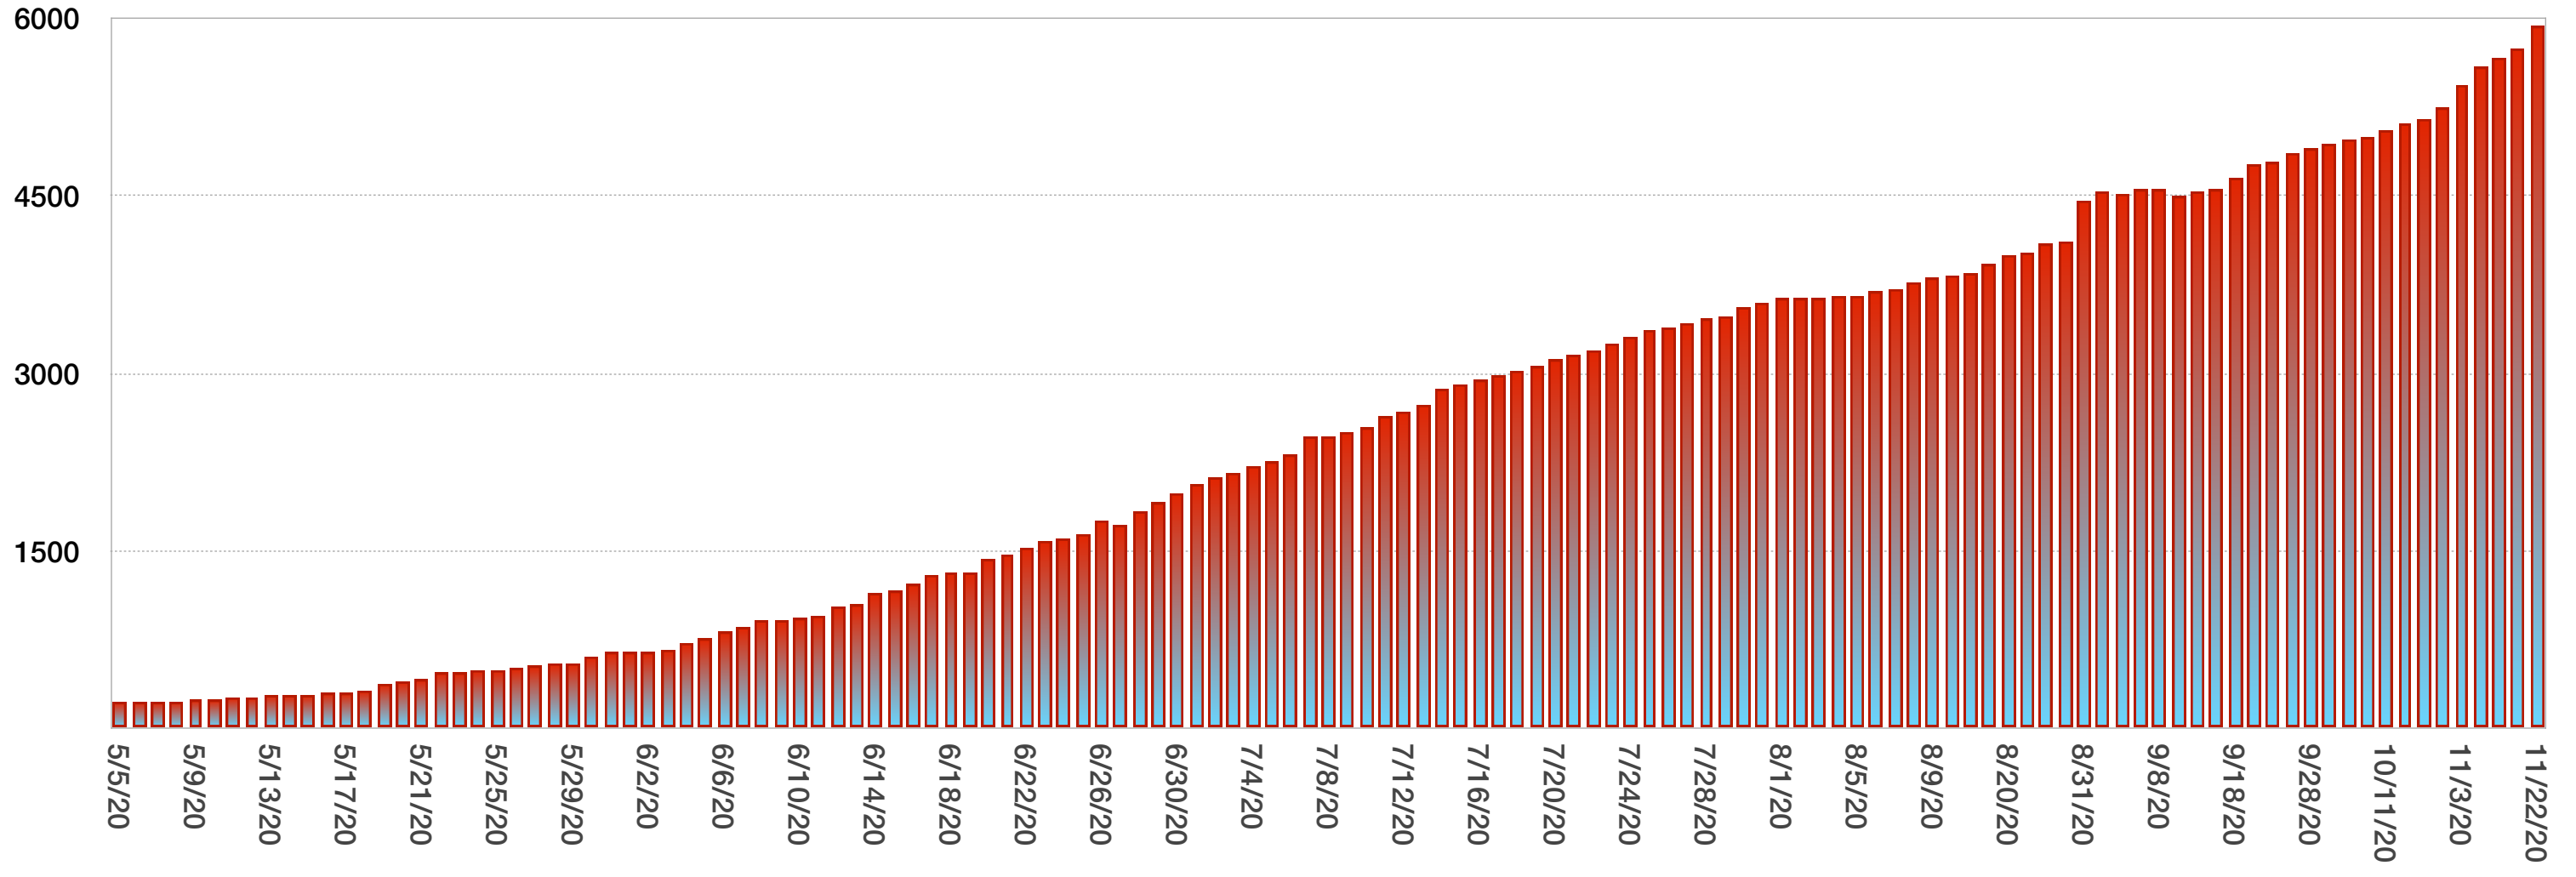

# Covid-19 Cases and Deaths ~ Martin County FL

## Covid19 Cases in Martin County Starting May 5, 2020

## Martin County Deaths Starting May 5, 2020

## Jensen Beach Cases Starting May 15, 2020

ALL THE ABOVE DATA IS RETRIEVED FROM FLORIDA DEPARTMENT OF HEALTH

PERIODIC CASE TOTALS ABOVE STARTING MAY 5TH.