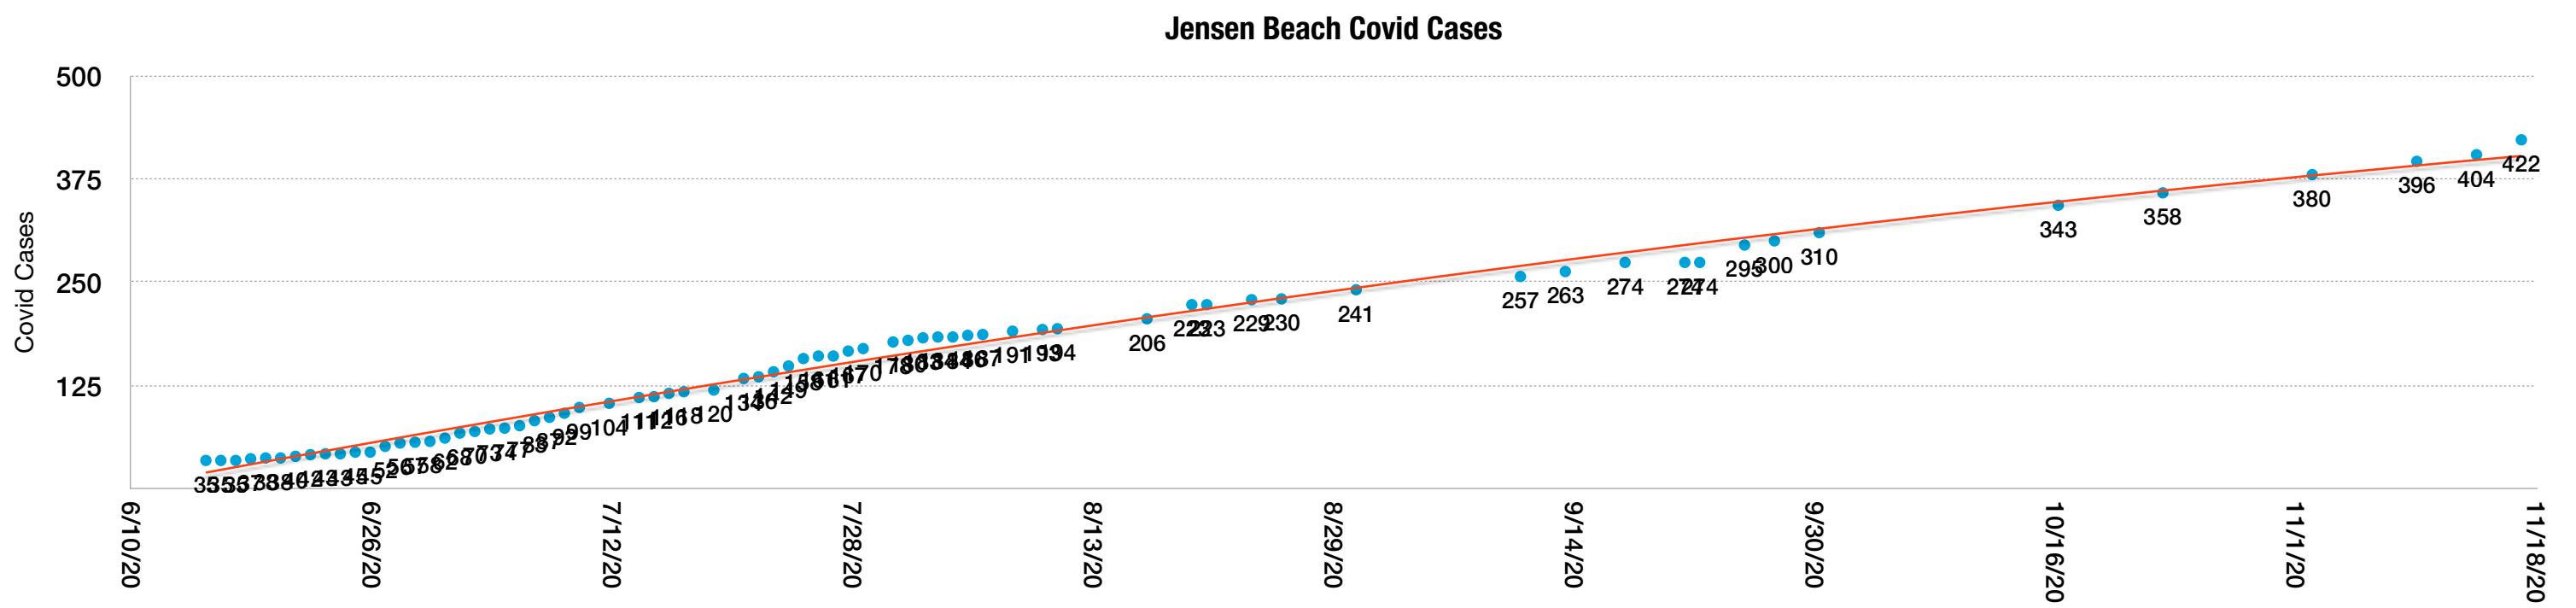

Covid-19 Cases and Deaths ~ Martin County FL

PERIODIC CASE TOTALS ABOVE STARTING MAY 5TH.

PERIODIC JENSEN BEACH TOTALS ABOVE STARTING JUNE 6TH

ALL THE ABOVE DATA IS RETRIEVED FROM FLORIDA DEPARTMENT OF HEALTH