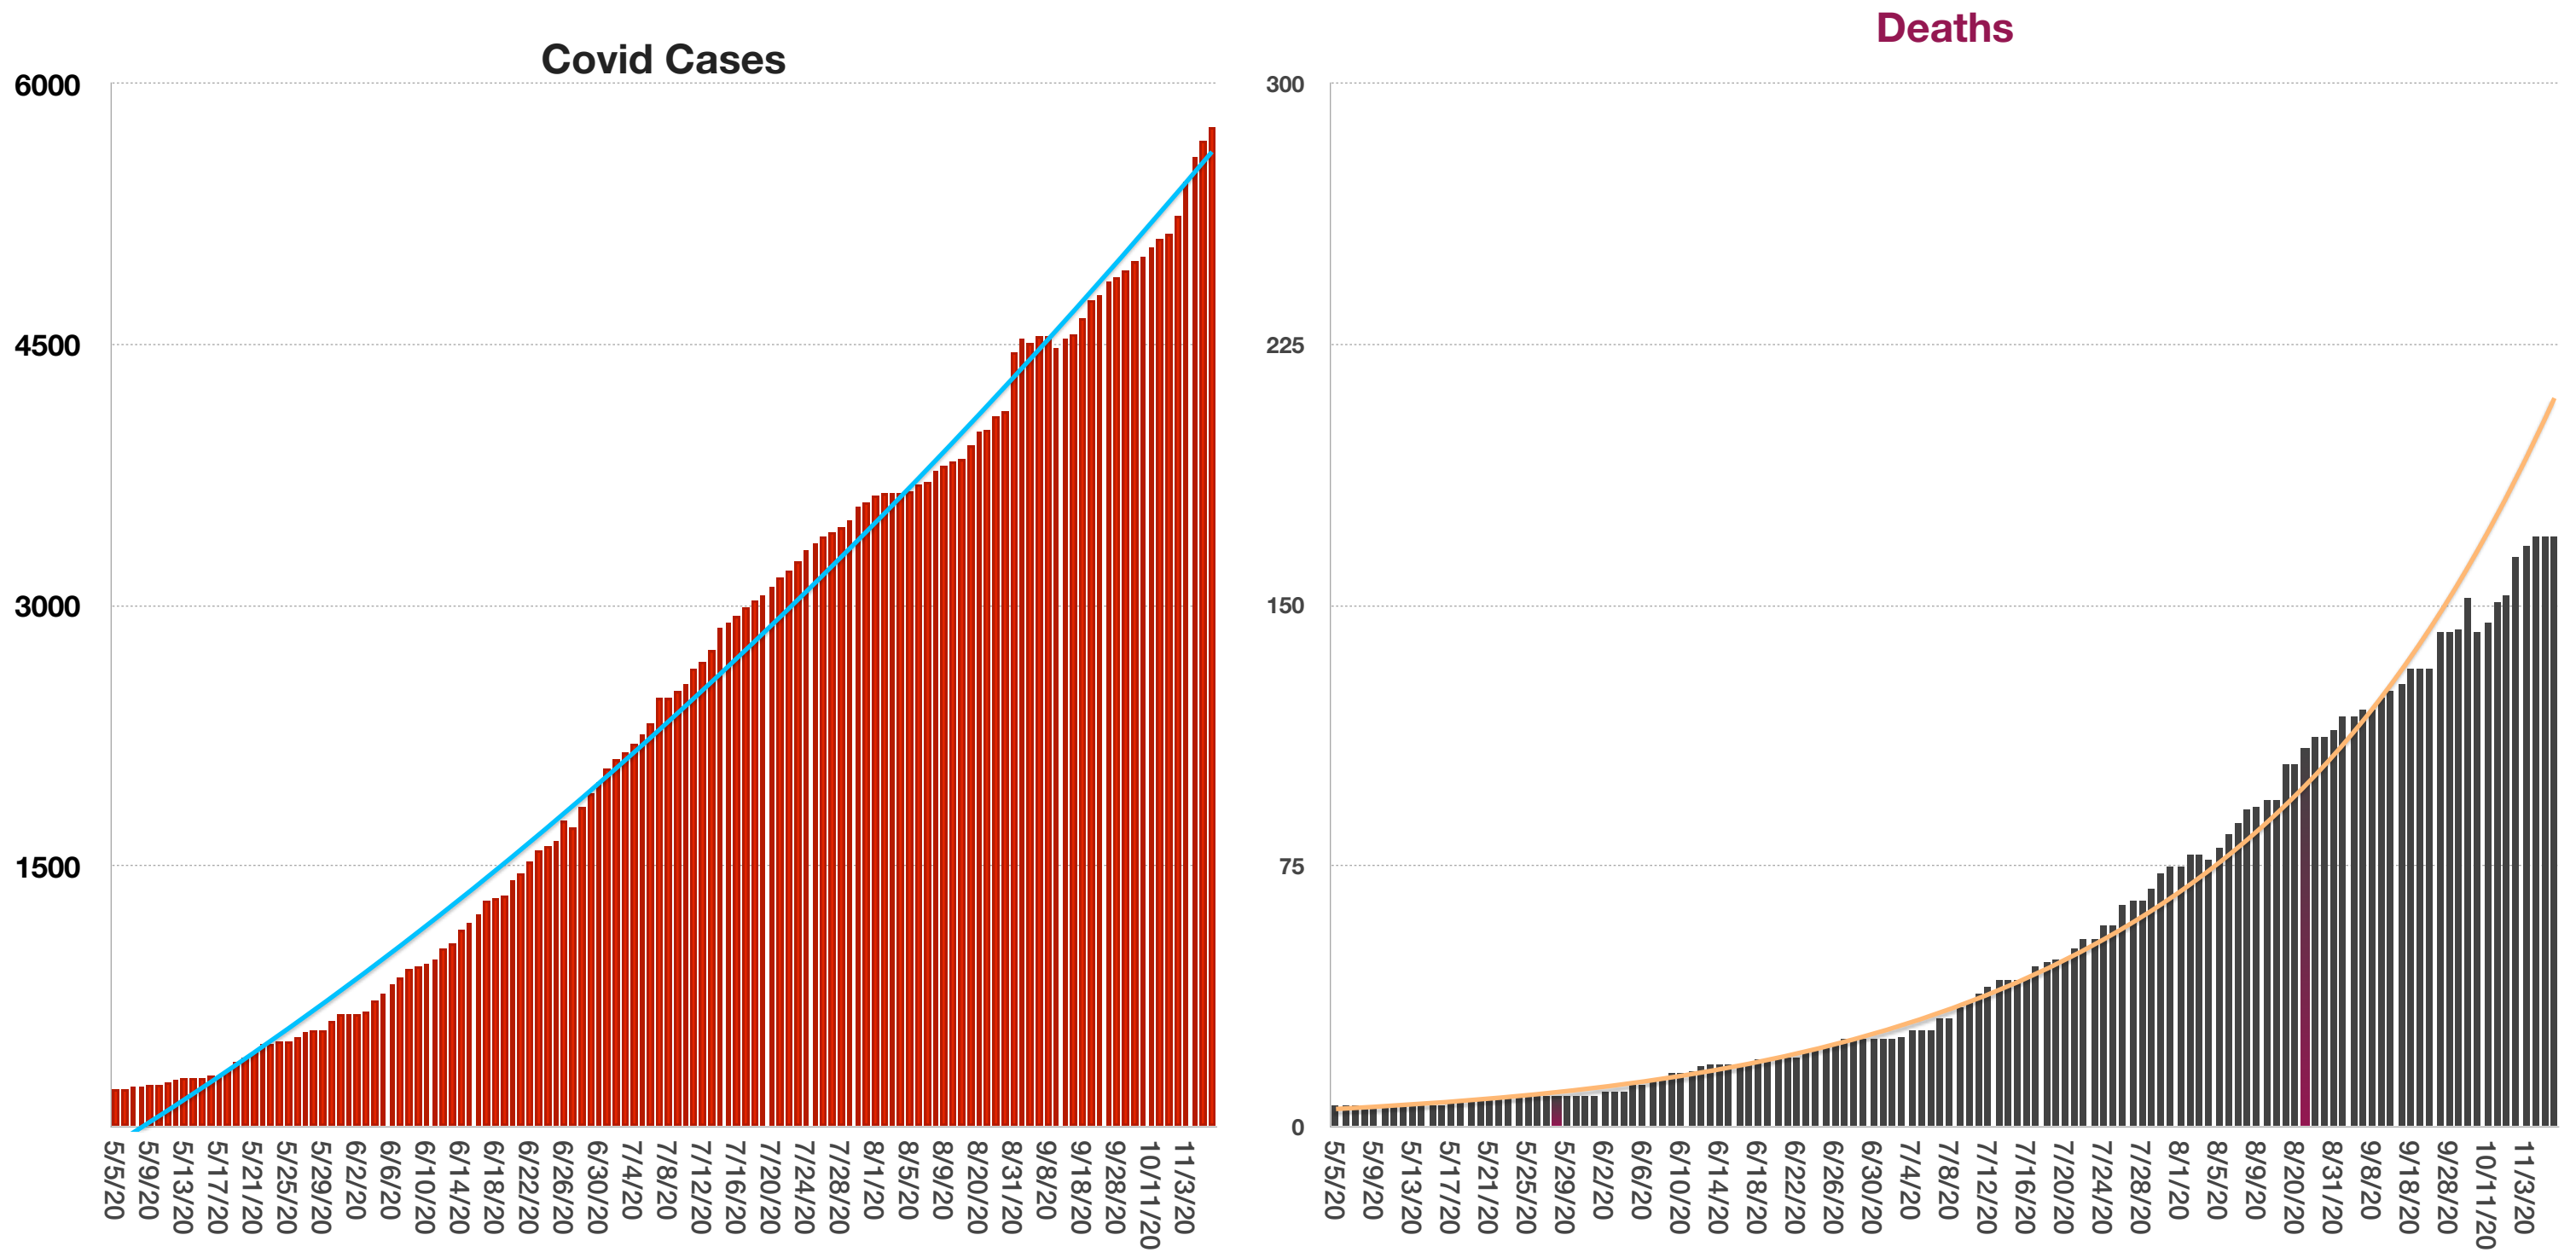

Covid-19 Cases and Deaths ~ Martin County FL

PERIODIC CASE TOTALS ABOVE STARTING MAY 5TH.

PERIODIC JENSEN BEACH TOTALS ABOVE STARTING JUNE 6TH

ALL THE ABOVE DATA IS RETRIEVED FROM FLORIDA DEPARTMENT OF HEALTH